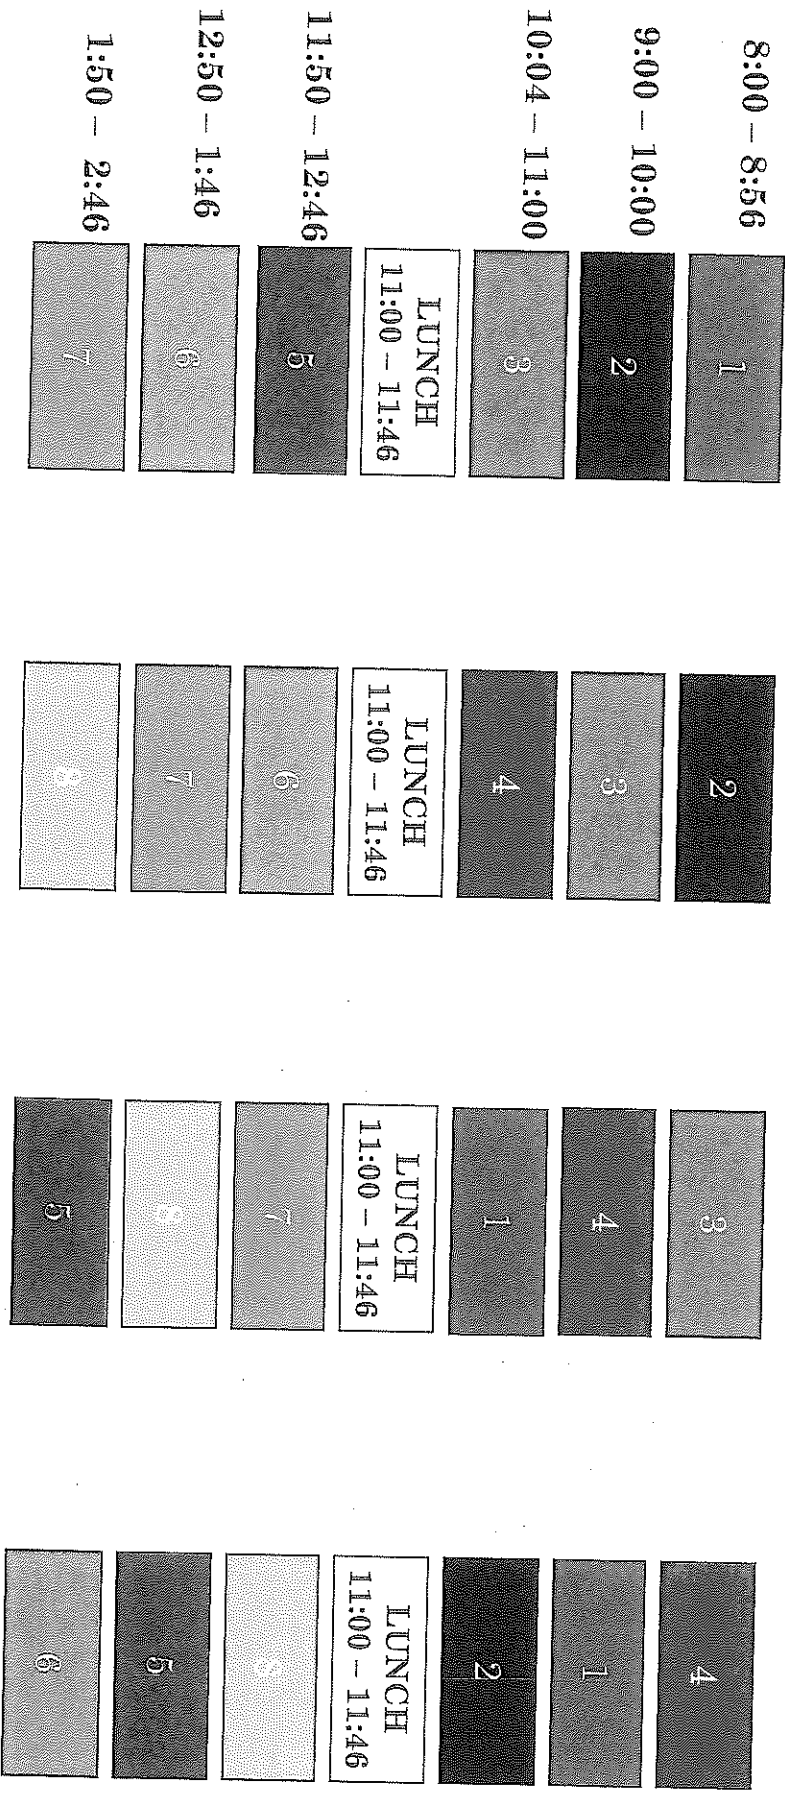

# HHS Drop Schedule Class Rotation

R1

R2

R3

R4

Time Slots